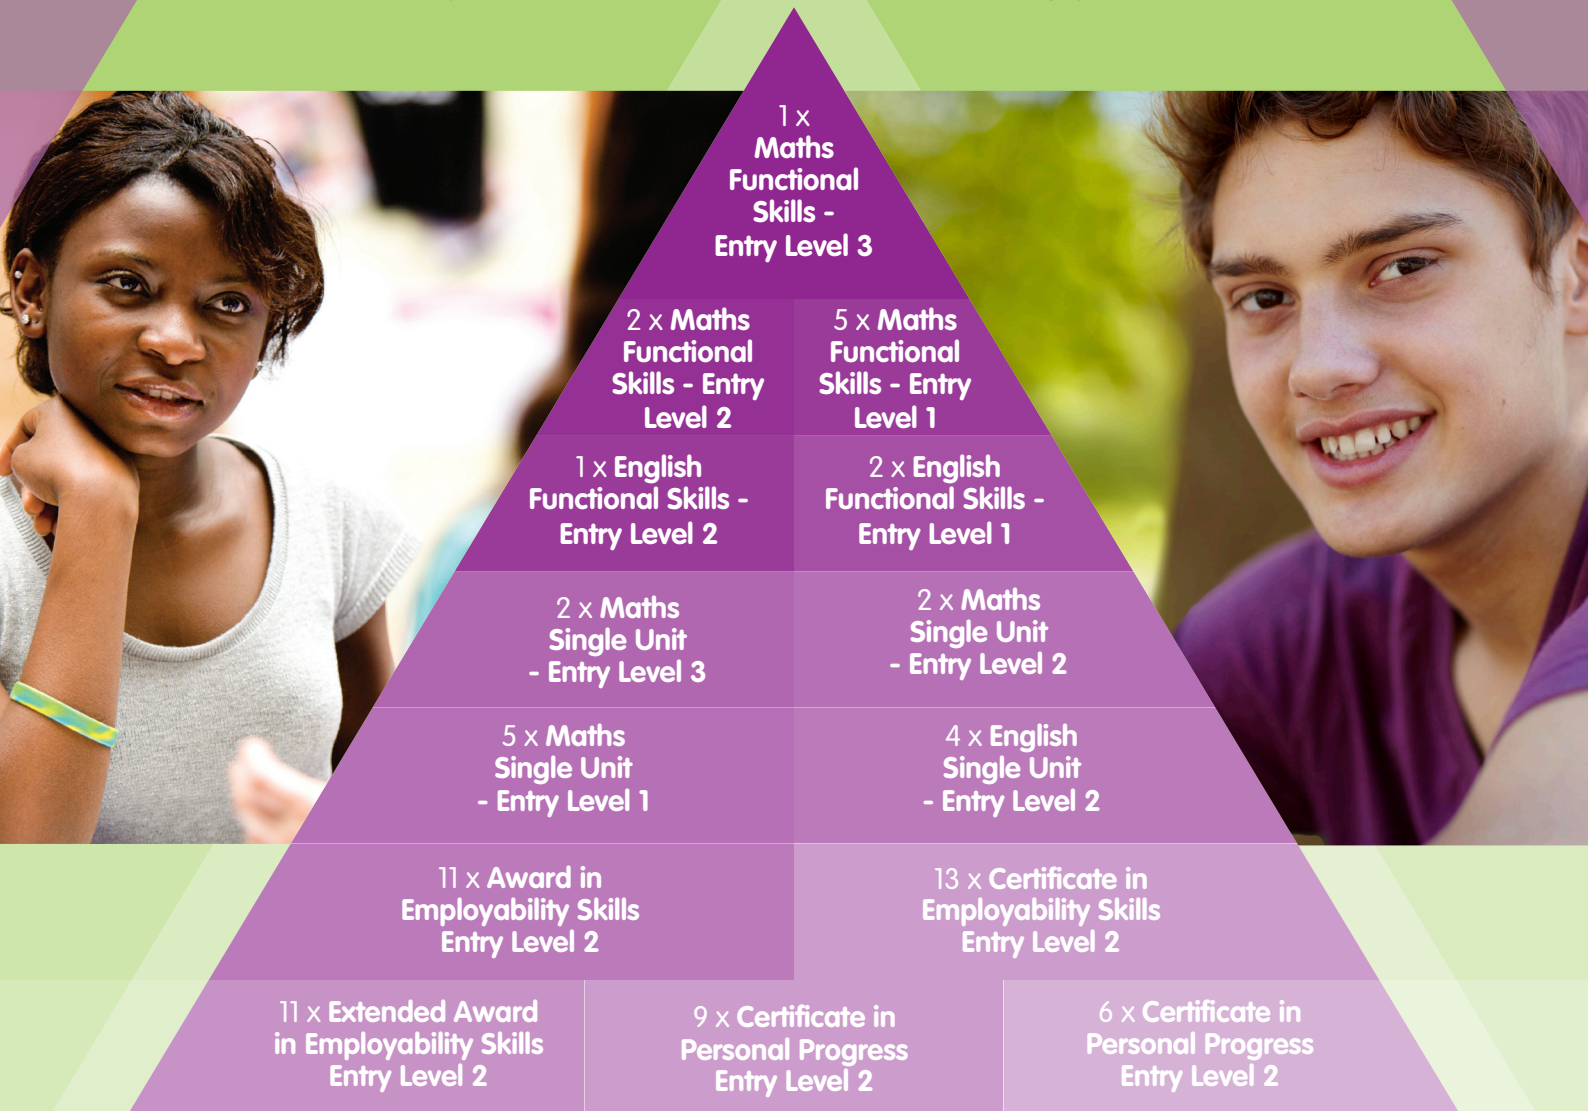

Lufton College

41 of our pupils sat various exams this year and we are pleased to announce the following passes:

1 pupil is in supported accommodation, accessing day services and undertaking volunteer work with a view to gaining paid employment